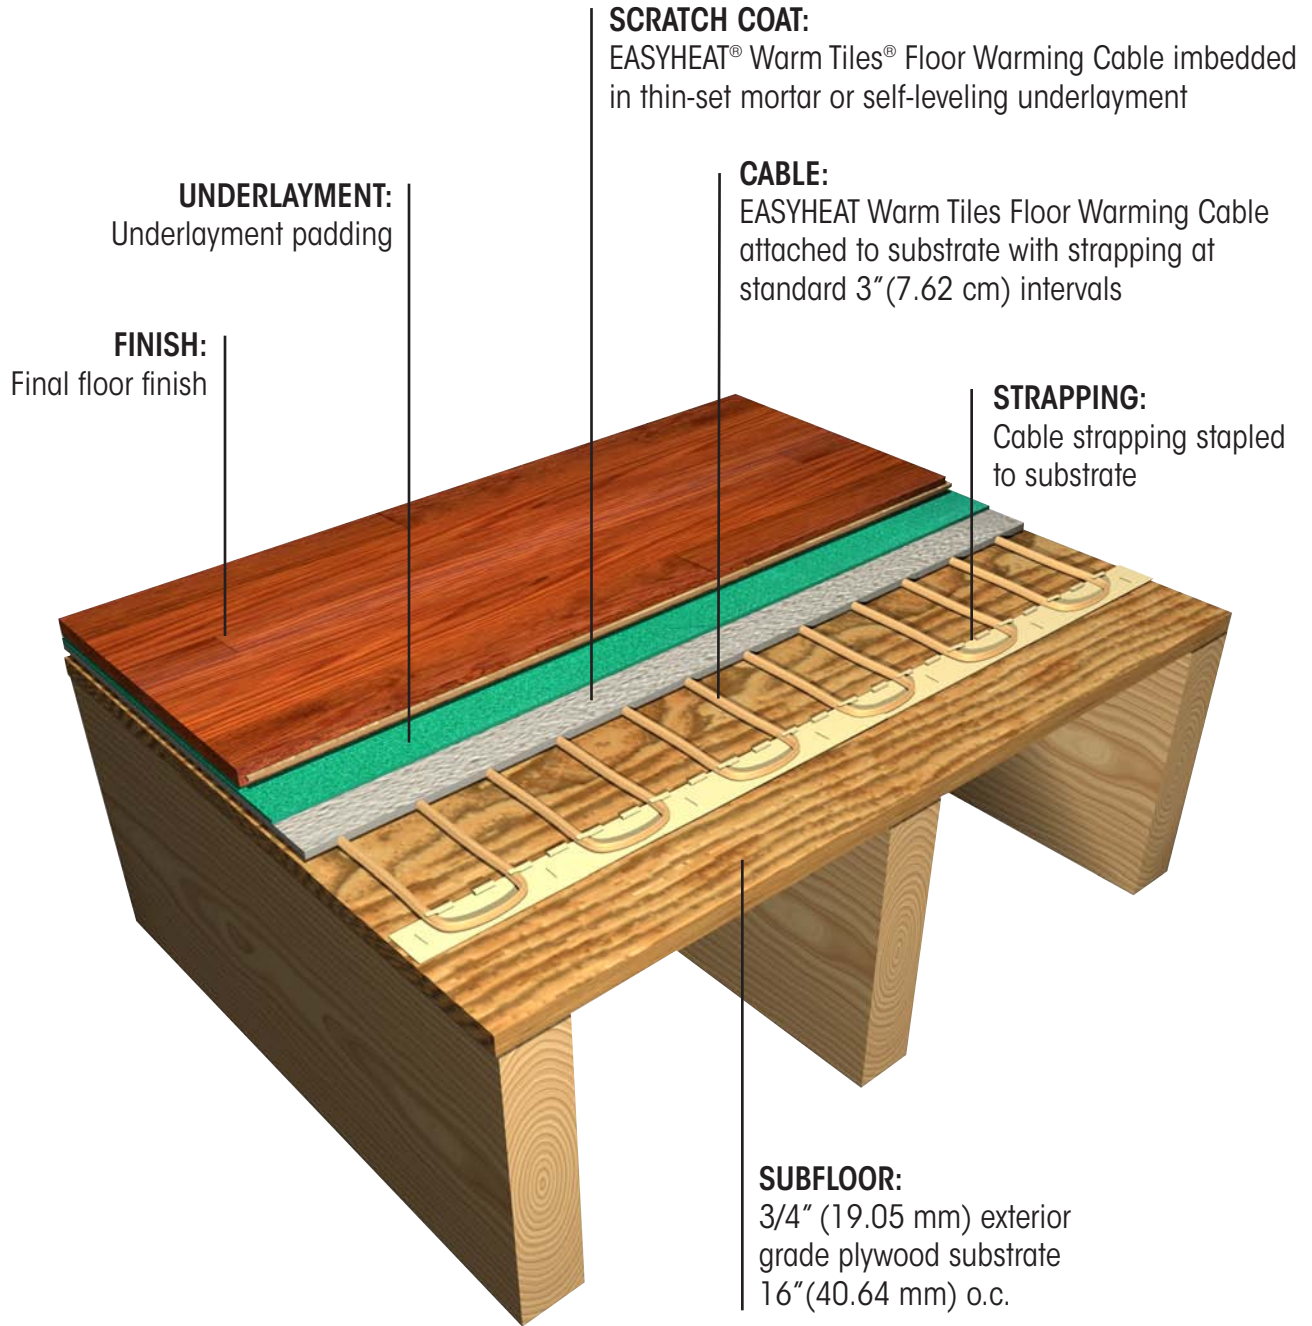

Warm Tiles®
Floor Warming Cable System

Engineered, Floating Wood Floor Over Plywood

EASYHEAT®
Warming Your World

www.warmtiles.com

©2006 EASYHEAT ® EASYHEAT, Warm Tiles, Sno*Melter, Freeze Free, SR Trace, Deep Heat are Registered Trademarks of EASYHEAT Inc.
45100-004